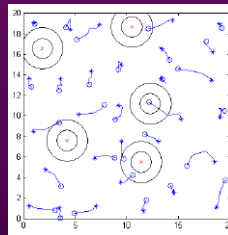

Distributed Mobile Sensor Network Swarm

- Sensing tasks carried out by mobile sensor independently
- Swarm without collisions
- Movement controlled by Real time sensing data

Path Planning for Collaborative Mobile Sensor Networks